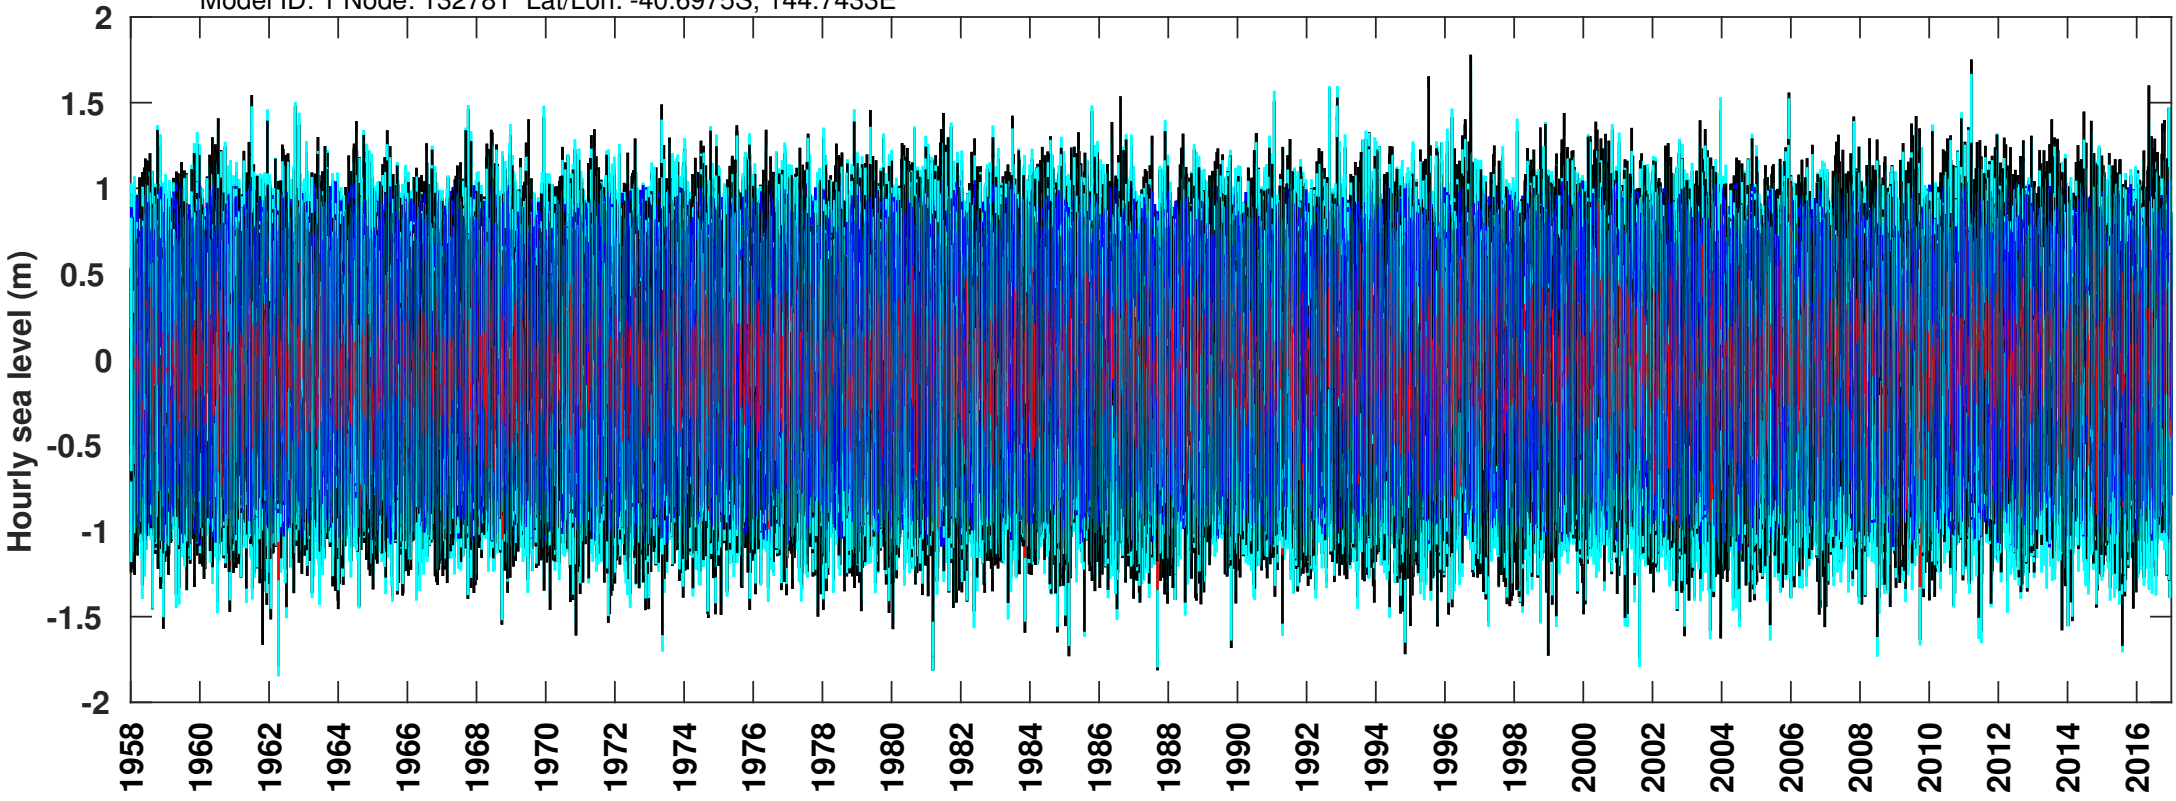

Model ID: 1 Node: 132781 Lat/Lon: -40.6975S, 144.7433E

Model ID: 1 Node: 132781 Lat/Lon: -40.6975S, 144.7433E

Model ID: 1 Node: 132781 Lat/Lon: -40.6975S, 144.7433E

Model ID: 1 Node: 132781 Lat/Lon: -40.6975S, 144.7433E

Model ID: 1 Node: 132781 Lat/Lon: -40.6975S, 144.7433E

Model ID: 1 Node: 132781 Lat/Lon: -40.6975S, 144.7433E