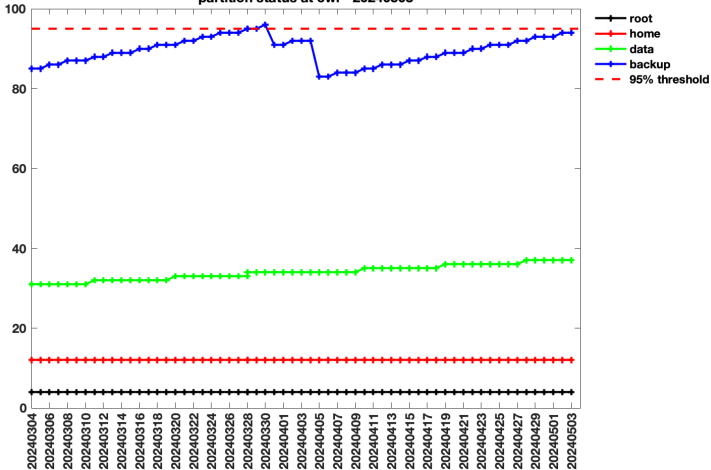

partition status at jtc - 20240503

partition status at ptb - 20240503

partition status at gui - 20240503

partition status at fre - 20240503

partition status at cwi - 20240503

partition status at csp - 20240503

partition status at rrk - 20240503

partition status at dong - 20240503

partition status at ghed - 20240503

partition status at lanc - 20240503

partition status at rhed - 20240503

partition status at seal - 20240503