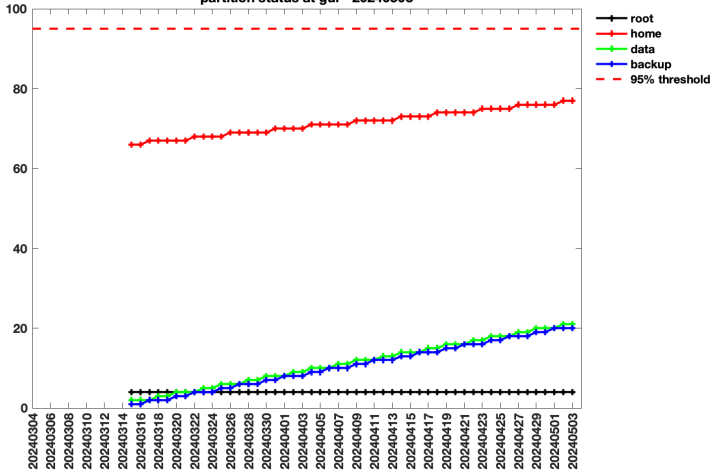

partition status at jtc - 20240503

partition status at ptb - 20240503

partition status at gui - 20240503

partition status at fre - 20240503

partition status at cwi - 20240503

partition status at csp - 20240503

partition status at rrk - 20240503

partition status at dong - 20240503

partition status at ghed - 20240503

partition status at lanc - 20240503

partition status at rhed - 20240503

partition status at seal - 20240503