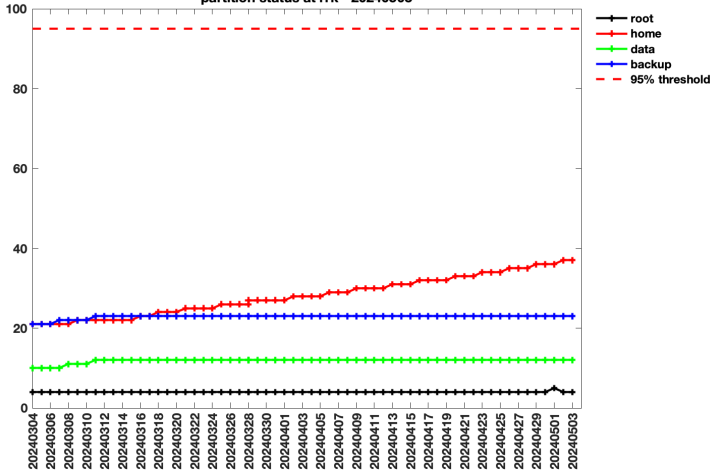

partition status at jtc - 20240503

partition status at ptb - 20240503

partition status at gui - 20240503

partition status at fre - 20240503

partition status at cwi - 20240503

partition status at csp - 20240503

partition status at rrk - 20240503

partition status at dong - 20240503

partition status at ghed - 20240503

partition status at lanc - 20240503

partition status at rhed - 20240503

partition status at seal - 20240503