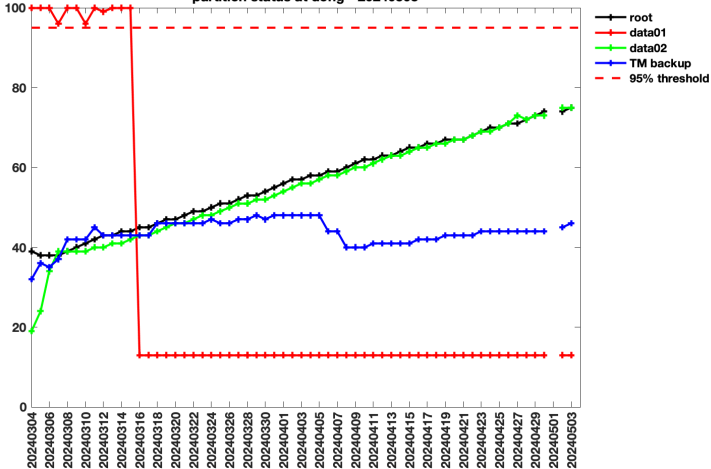

partition status at jtc - 20240503

partition status at ptb - 20240503

partition status at gui - 20240503

partition status at fre - 20240503

partition status at cwi - 20240503

partition status at csp - 20240503

partition status at rrk - 20240503

partition status at dong - 20240503

partition status at ghed - 20240503

partition status at lanc - 20240503

partition status at rhed - 20240503

partition status at seal - 20240503