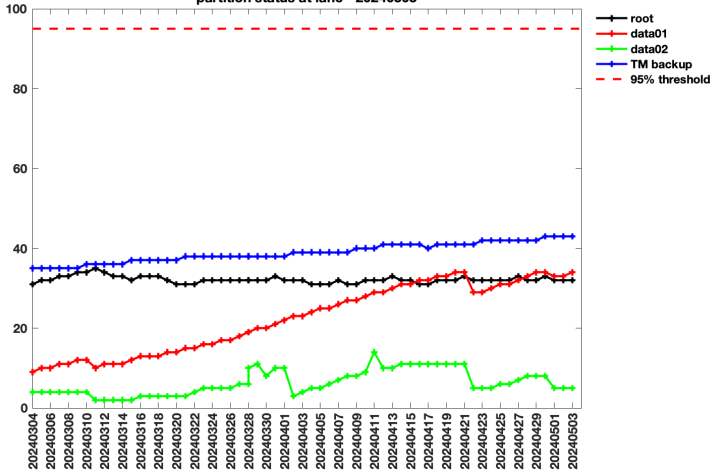

partition status at jtc - 20240503

partition status at ptb - 20240503

partition status at gui - 20240503

partition status at fre - 20240503

partition status at cwi - 20240503

partition status at csp - 20240503

partition status at rrk - 20240503

partition status at dong - 20240503

partition status at ghed - 20240503

partition status at lanc - 20240503

partition status at rhed - 20240503

partition status at seal - 20240503