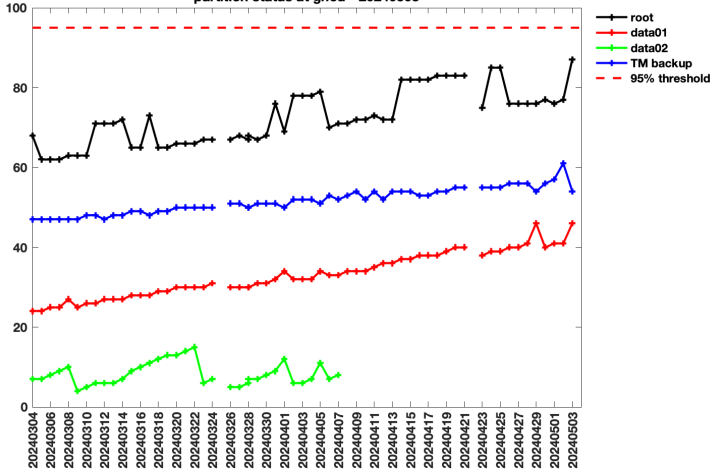

partition status at jtc - 20240503

partition status at ptb - 20240503

partition status at gui - 20240503

partition status at fre - 20240503

partition status at cwi - 20240503

partition status at csp - 20240503

partition status at rrk - 20240503

partition status at dong - 20240503

partition status at ghed - 20240503

partition status at lanc - 20240503

partition status at rhed - 20240503

partition status at seal - 20240503