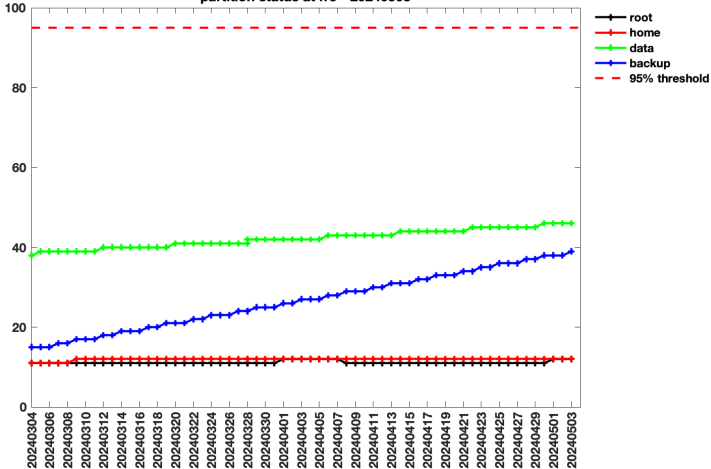

partition status at jtc - 20240503

partition status at ptb - 20240503

partition status at gui - 20240503

partition status at fre - 20240503

partition status at cwi - 20240503

partition status at csp - 20240503

partition status at rrk - 20240503

partition status at dong - 20240503

partition status at ghed - 20240503

partition status at lanc - 20240503

partition status at rhed - 20240503

partition status at seal - 20240503