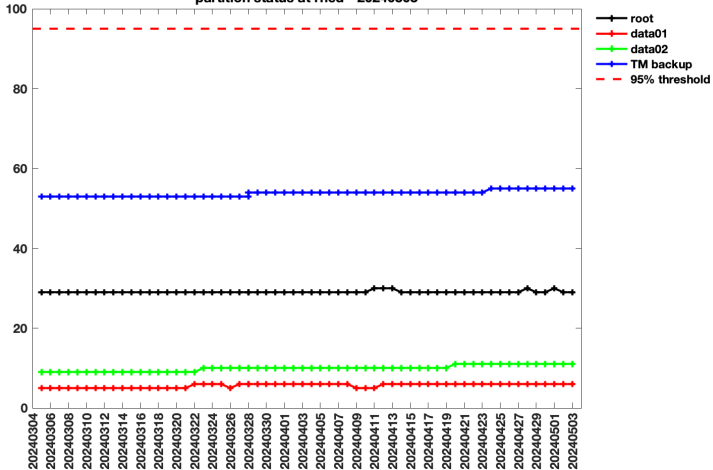

partition status at jtc - 20240503

partition status at ptb - 20240503

partition status at gui - 20240503

partition status at fre - 20240503

partition status at cwi - 20240503

partition status at csp - 20240503

partition status at rrk - 20240503

partition status at dong - 20240503

partition status at ghed - 20240503

partition status at lanc - 20240503

partition status at rhed - 20240503

partition status at seal - 20240503