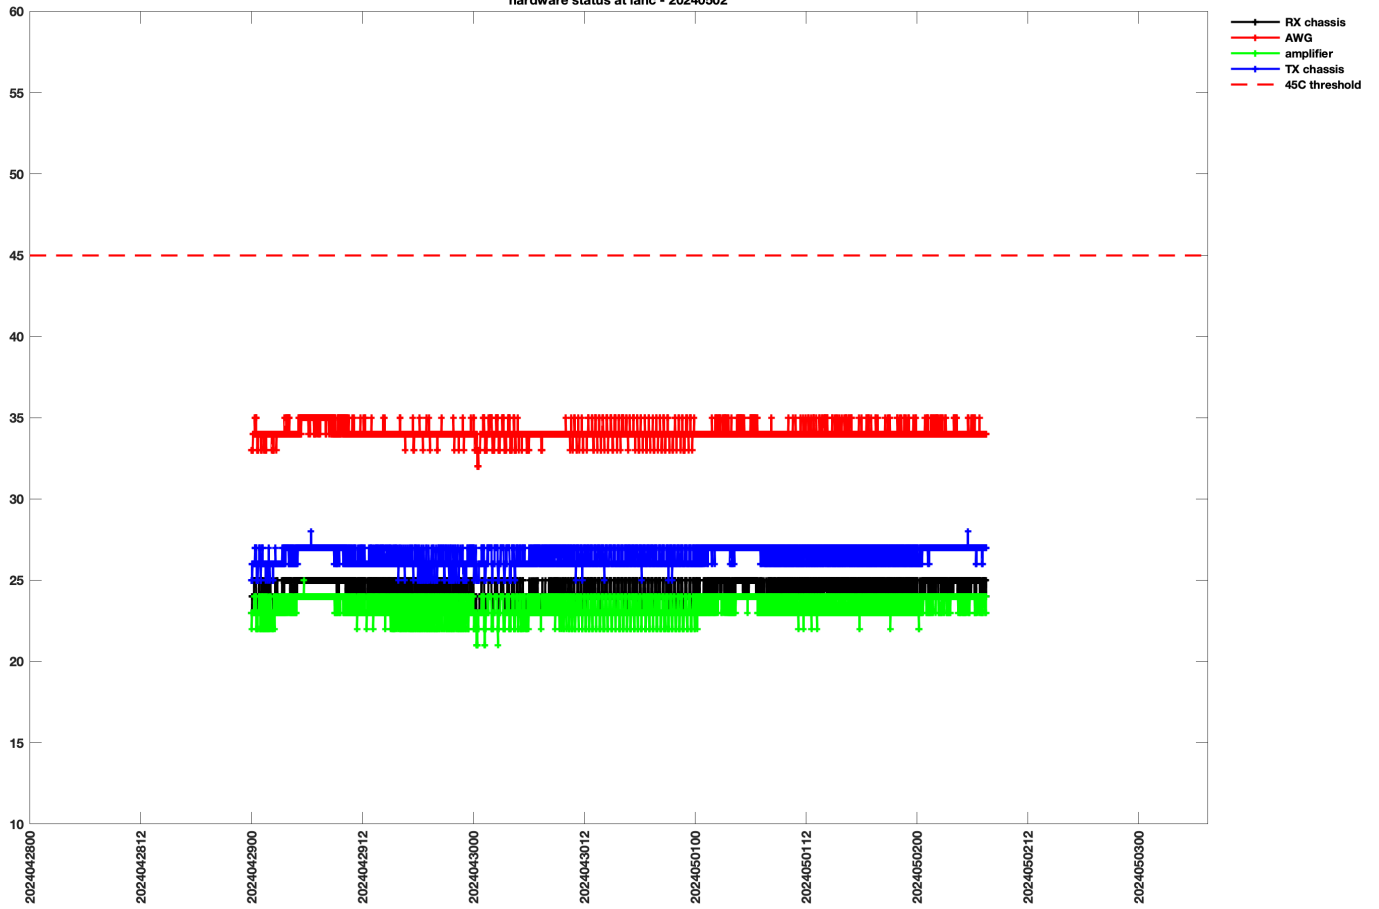

hardware status at dong - 20240502

hardware status at ghed - 20240502

hardware status at lanc - 20240502

hardware status at rhed - 20240502

hardware status at seal - 20240502