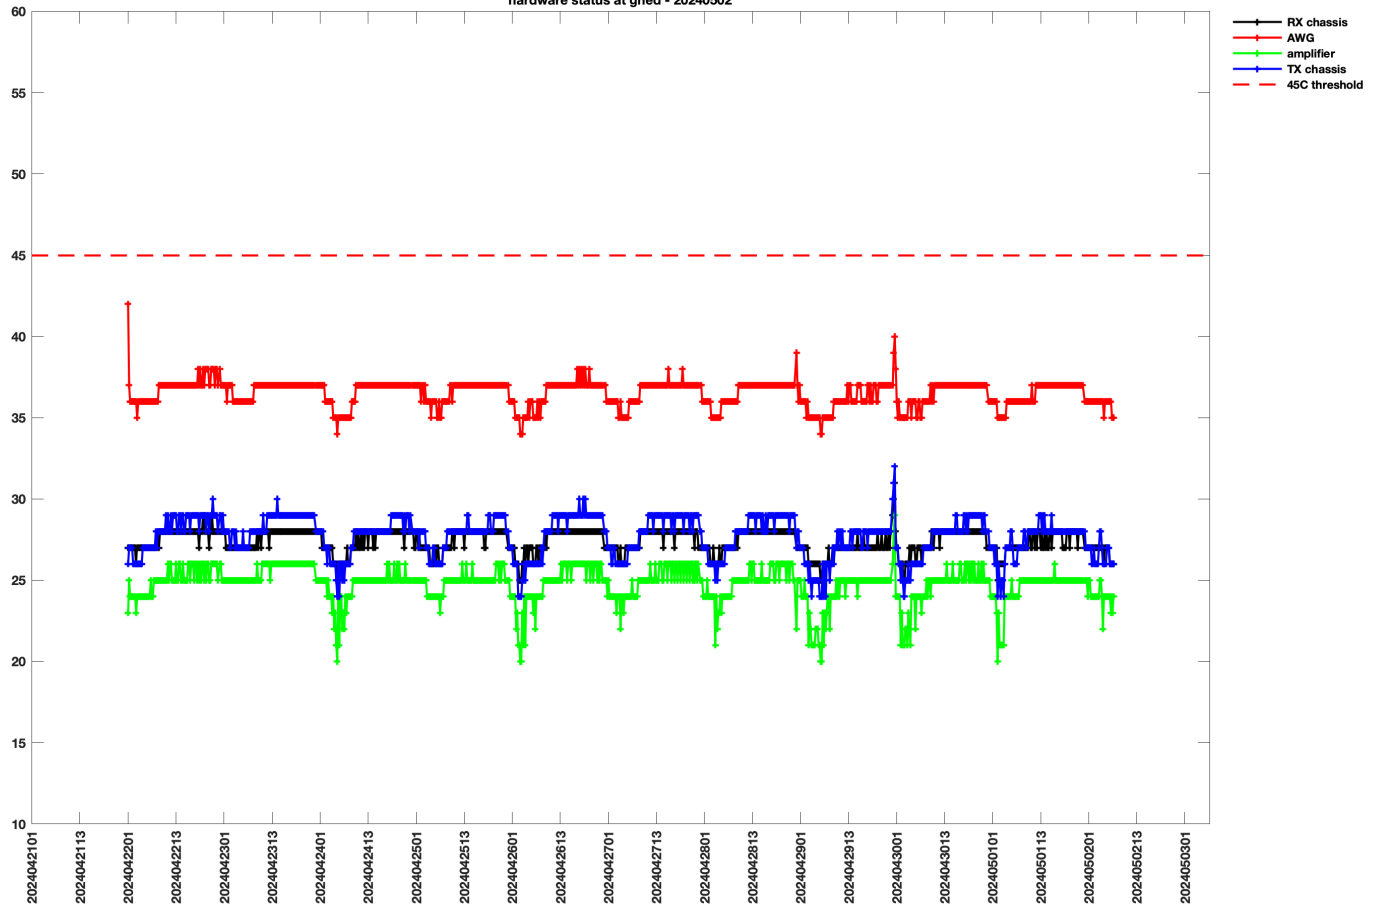

hardware status at dong - 20240502

hardware status at ghed - 20240502

hardware status at lanc - 20240502

hardware status at rhed - 20240502

hardware status at seal - 20240502