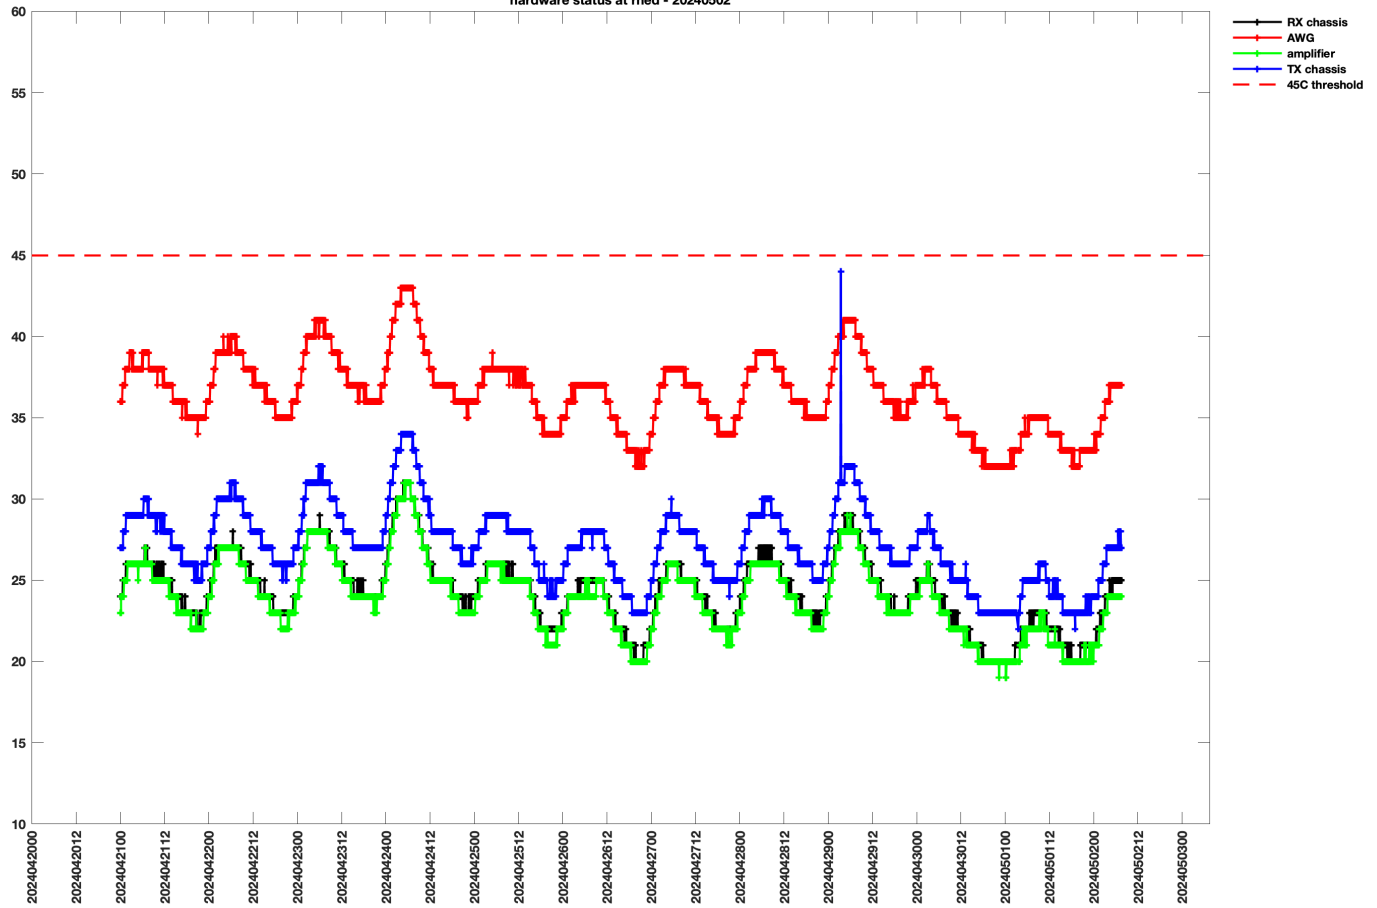

hardware status at dong - 20240502

hardware status at ghed - 20240502

hardware status at lanc - 20240502

hardware status at rhed - 20240502

hardware status at seal - 20240502