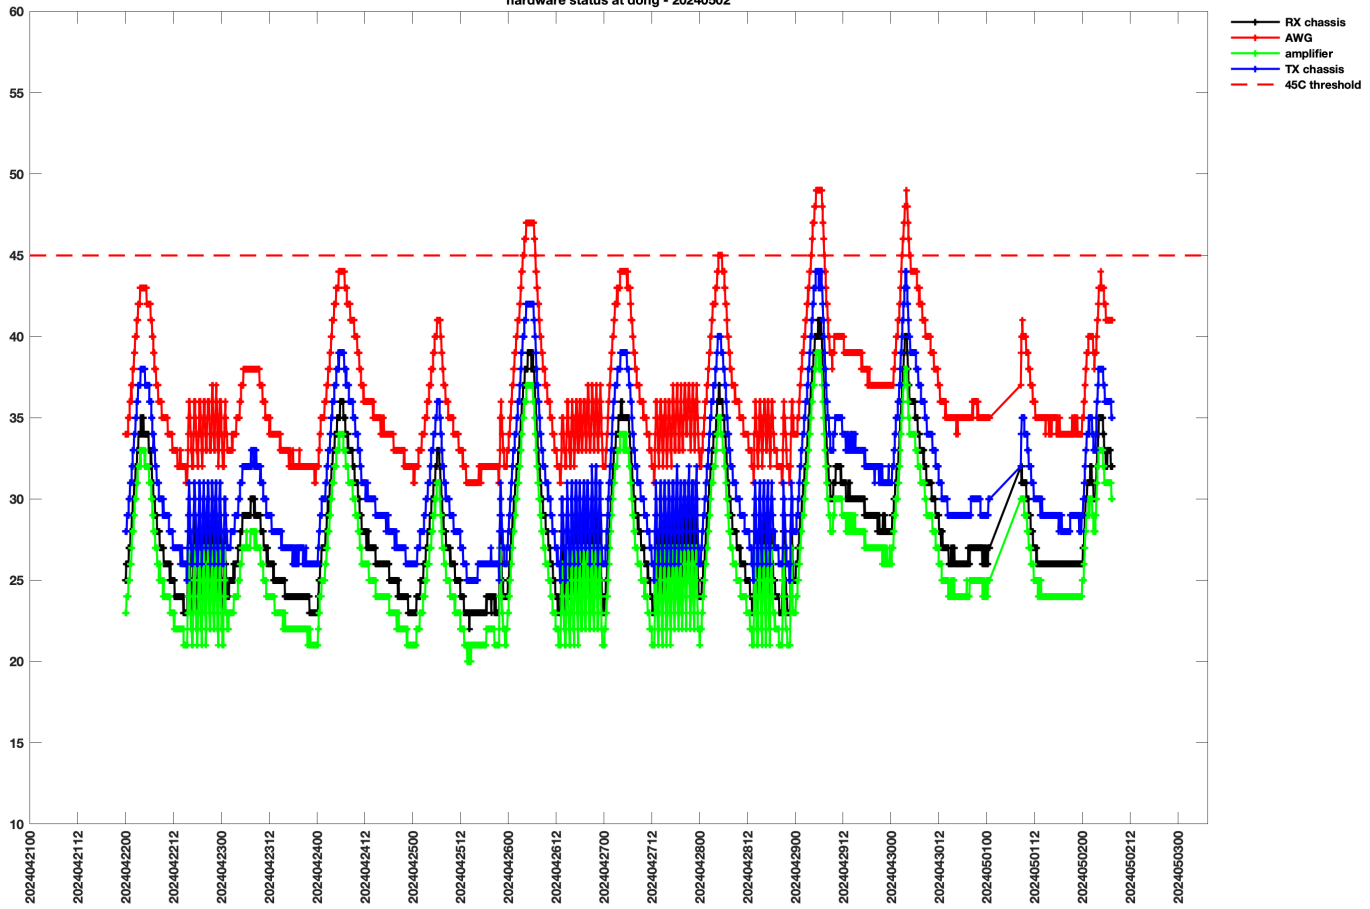

hardware status at dong - 20240502

hardware status at ghed - 20240502

hardware status at lanc - 20240502

hardware status at rhed - 20240502

hardware status at seal - 20240502