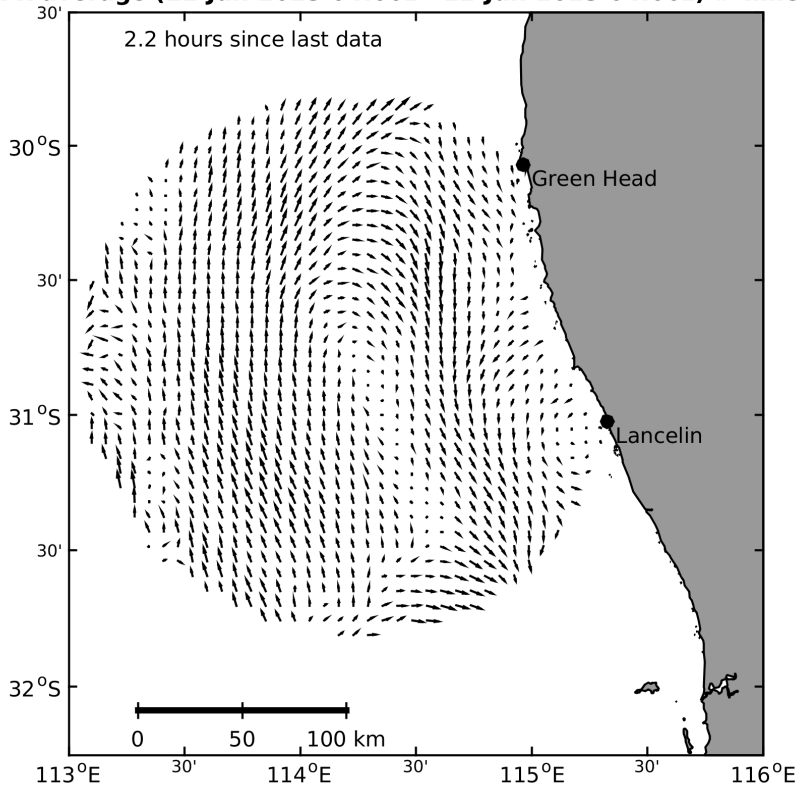

QF<4 HFR average (11-Jun-2023 04:30z - 12-Jun-2023 04:30z) # timesteps= 24

QF<4 HFR average (11-Jun-2023 04:00z - 12-Jun-2023 04:00z) # timesteps= 24

QF<4 HFR average (11-Jun-2023 04:00z - 12-Jun-2023 04:00z) # timesteps= 24

QF<4 HFR average (10-Jun-2023 18:30z - 11-Jun-2023 18:30z) # timesteps= 23

QF<4 HFR average (11-Jun-2023 03:00z - 12-Jun-2023 03:00z) # timesteps= 9