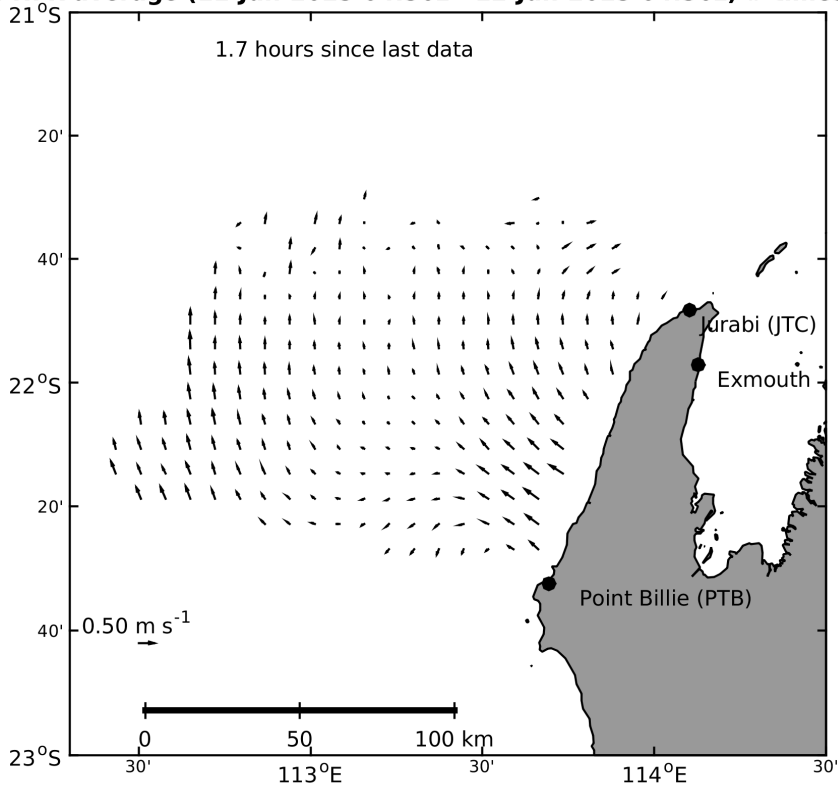

QF<4 HFR average (11-Jun-2023 04:30z - 12-Jun-2023 04:30z) # timesteps= 24

QF<4 HFR average (11-Jun-2023 04:00z - 12-Jun-2023 04:00z) # timesteps= 24

QF<4 HFR average (11-Jun-2023 04:00z - 12-Jun-2023 04:00z) # timesteps= 24

QF<4 HFR average (10-Jun-2023 18:30z - 11-Jun-2023 18:30z) # timesteps= 23

QF<4 HFR average (11-Jun-2023 03:00z - 12-Jun-2023 03:00z) # timesteps= 9