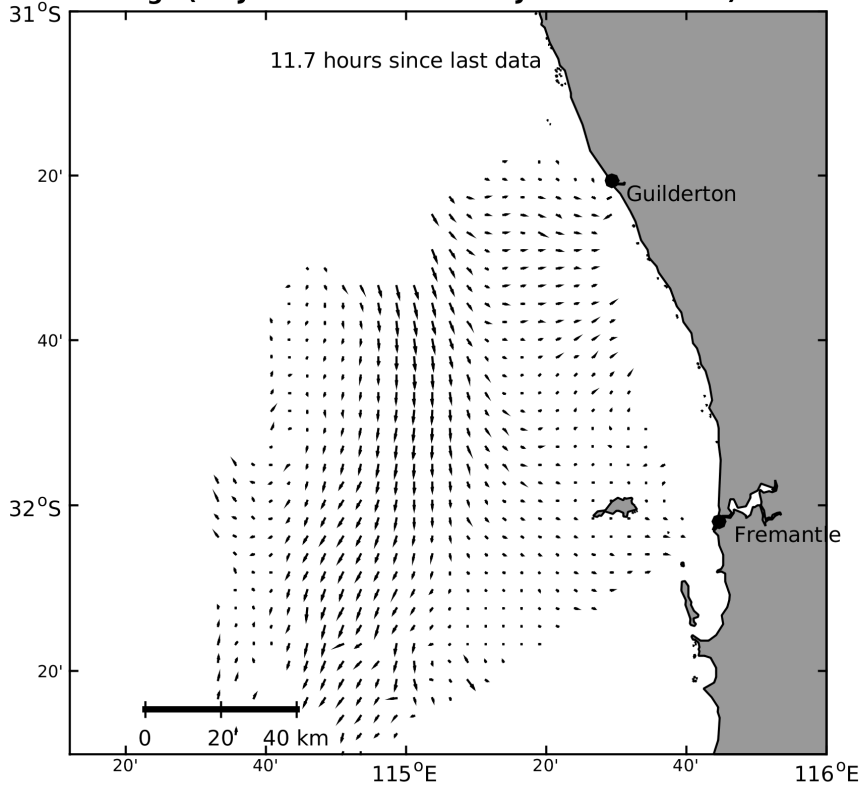

QF<4 HFR average (11-Jun-2023 04:30z - 12-Jun-2023 04:30z) # timesteps= 24

QF<4 HFR average (11-Jun-2023 04:00z - 12-Jun-2023 04:00z) # timesteps= 24

QF<4 HFR average (11-Jun-2023 04:00z - 12-Jun-2023 04:00z) # timesteps= 24

QF<4 HFR average (10-Jun-2023 18:30z - 11-Jun-2023 18:30z) # timesteps= 23

QF<4 HFR average (11-Jun-2023 03:00z - 12-Jun-2023 03:00z) # timesteps= 9