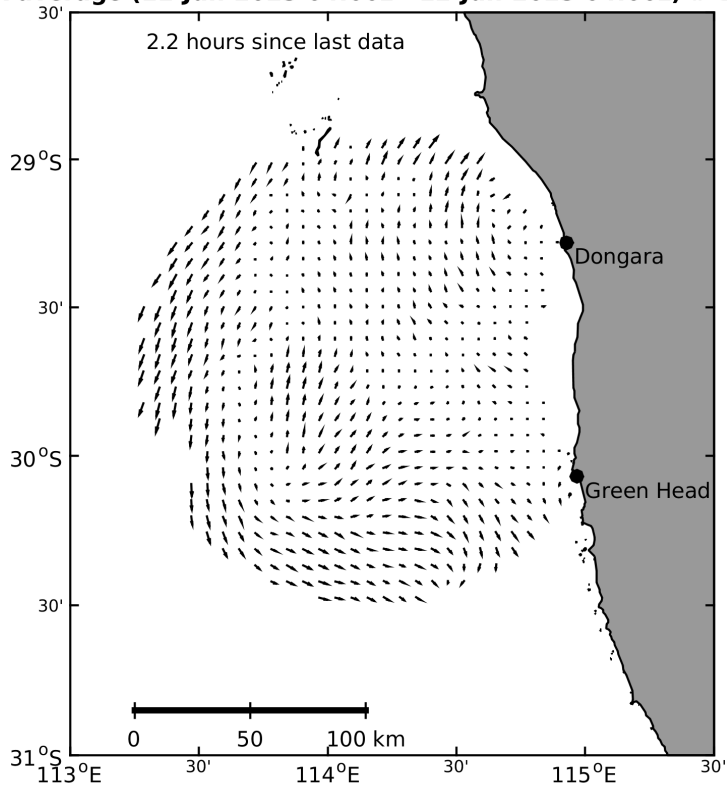

QF<4 HFR average (11-Jun-2023 04:30z - 12-Jun-2023 04:30z) # timesteps= 24

QF<4 HFR average (11-Jun-2023 04:00z - 12-Jun-2023 04:00z) # timesteps= 24

QF<4 HFR average (11-Jun-2023 04:00z - 12-Jun-2023 04:00z) # timesteps= 24

QF<4 HFR average (10-Jun-2023 18:30z - 11-Jun-2023 18:30z) # timesteps= 23

QF<4 HFR average (11-Jun-2023 03:00z - 12-Jun-2023 03:00z) # timesteps= 9