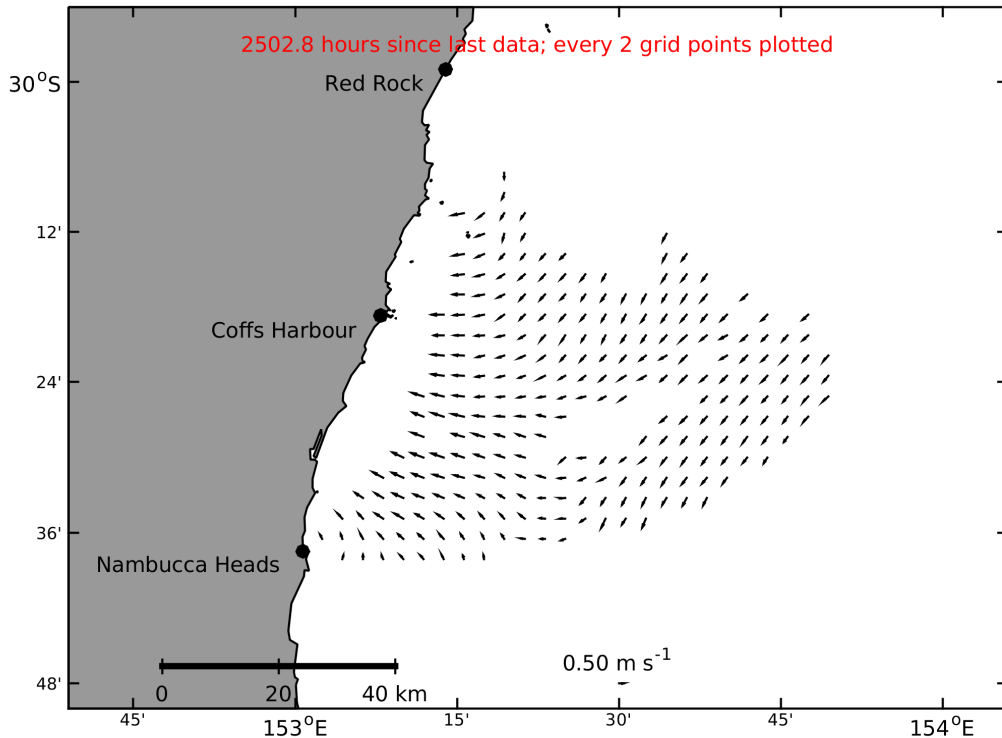

Created 03-May-2024 16:16:29 AWST

(03-May-2024 01:30z - 03-May-2024 07:30z) # timesteps= 6

Created 03-May-2024 16:16:37 AWST

(20-Feb-2024 00:30z - 20-Feb-2024 06:30z) # timesteps= 6

Created 03-May-2024 16:16:44 AWST

(24-Apr-2024 09:00z - 24-Apr-2024 15:00z) # timesteps= 4

Created 03-May-2024 16:16:52 AWST

(19-Jan-2024 19:30z - 20-Jan-2024 01:30z) # timesteps= 2

Created 03-May-2024 16:17:00 AWST